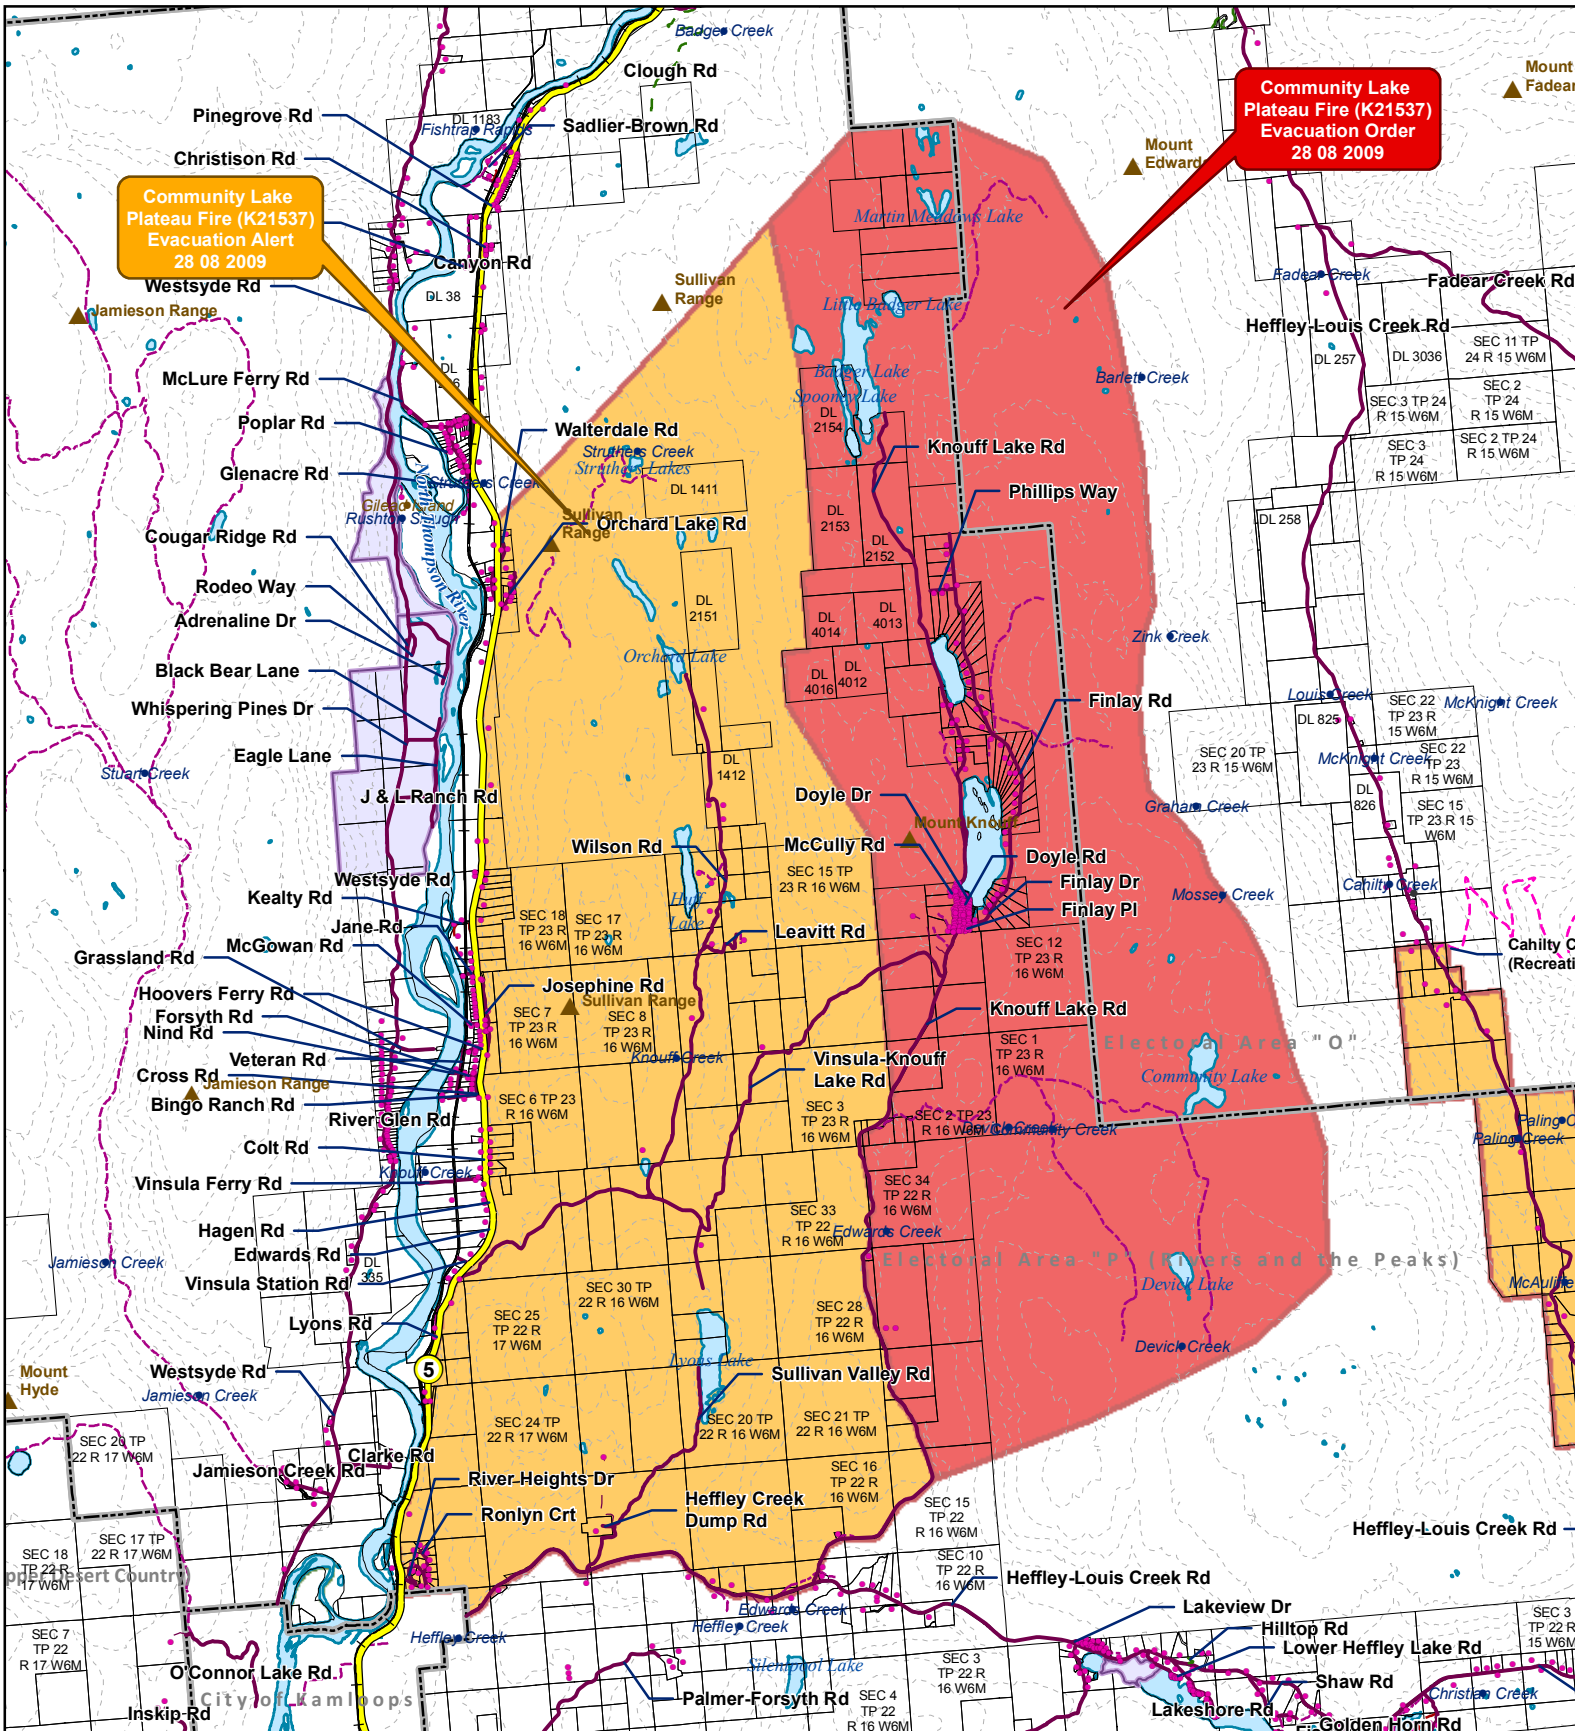

Thompson-Nicola Regional District EVACUATION ALERT AND ORDER Community Lake Plateau Fire (K21537)

Alert	Rail Line	Recreational Trail	Location
Order	Highway	Contour (100 Meter Index)	Glacier / Ice
Property	Local Road	Forest Service Road	Meadow
First Nations Reserve	Private Road	Ramp	Railway Point
Electoral & Municipal Boundary	Driveway	Water Feature	Tower
Waterbody	Mountain Peak	E 911 Address	Land Feature
Provincial Park and Protected Areas			

TNRD KEY MAP

1:120,000
August 28, 2009

The information on this map was compiled by the TNRD for regulatory and internal reference purposes only. No representation or warranty is made as to the accuracy of the information.