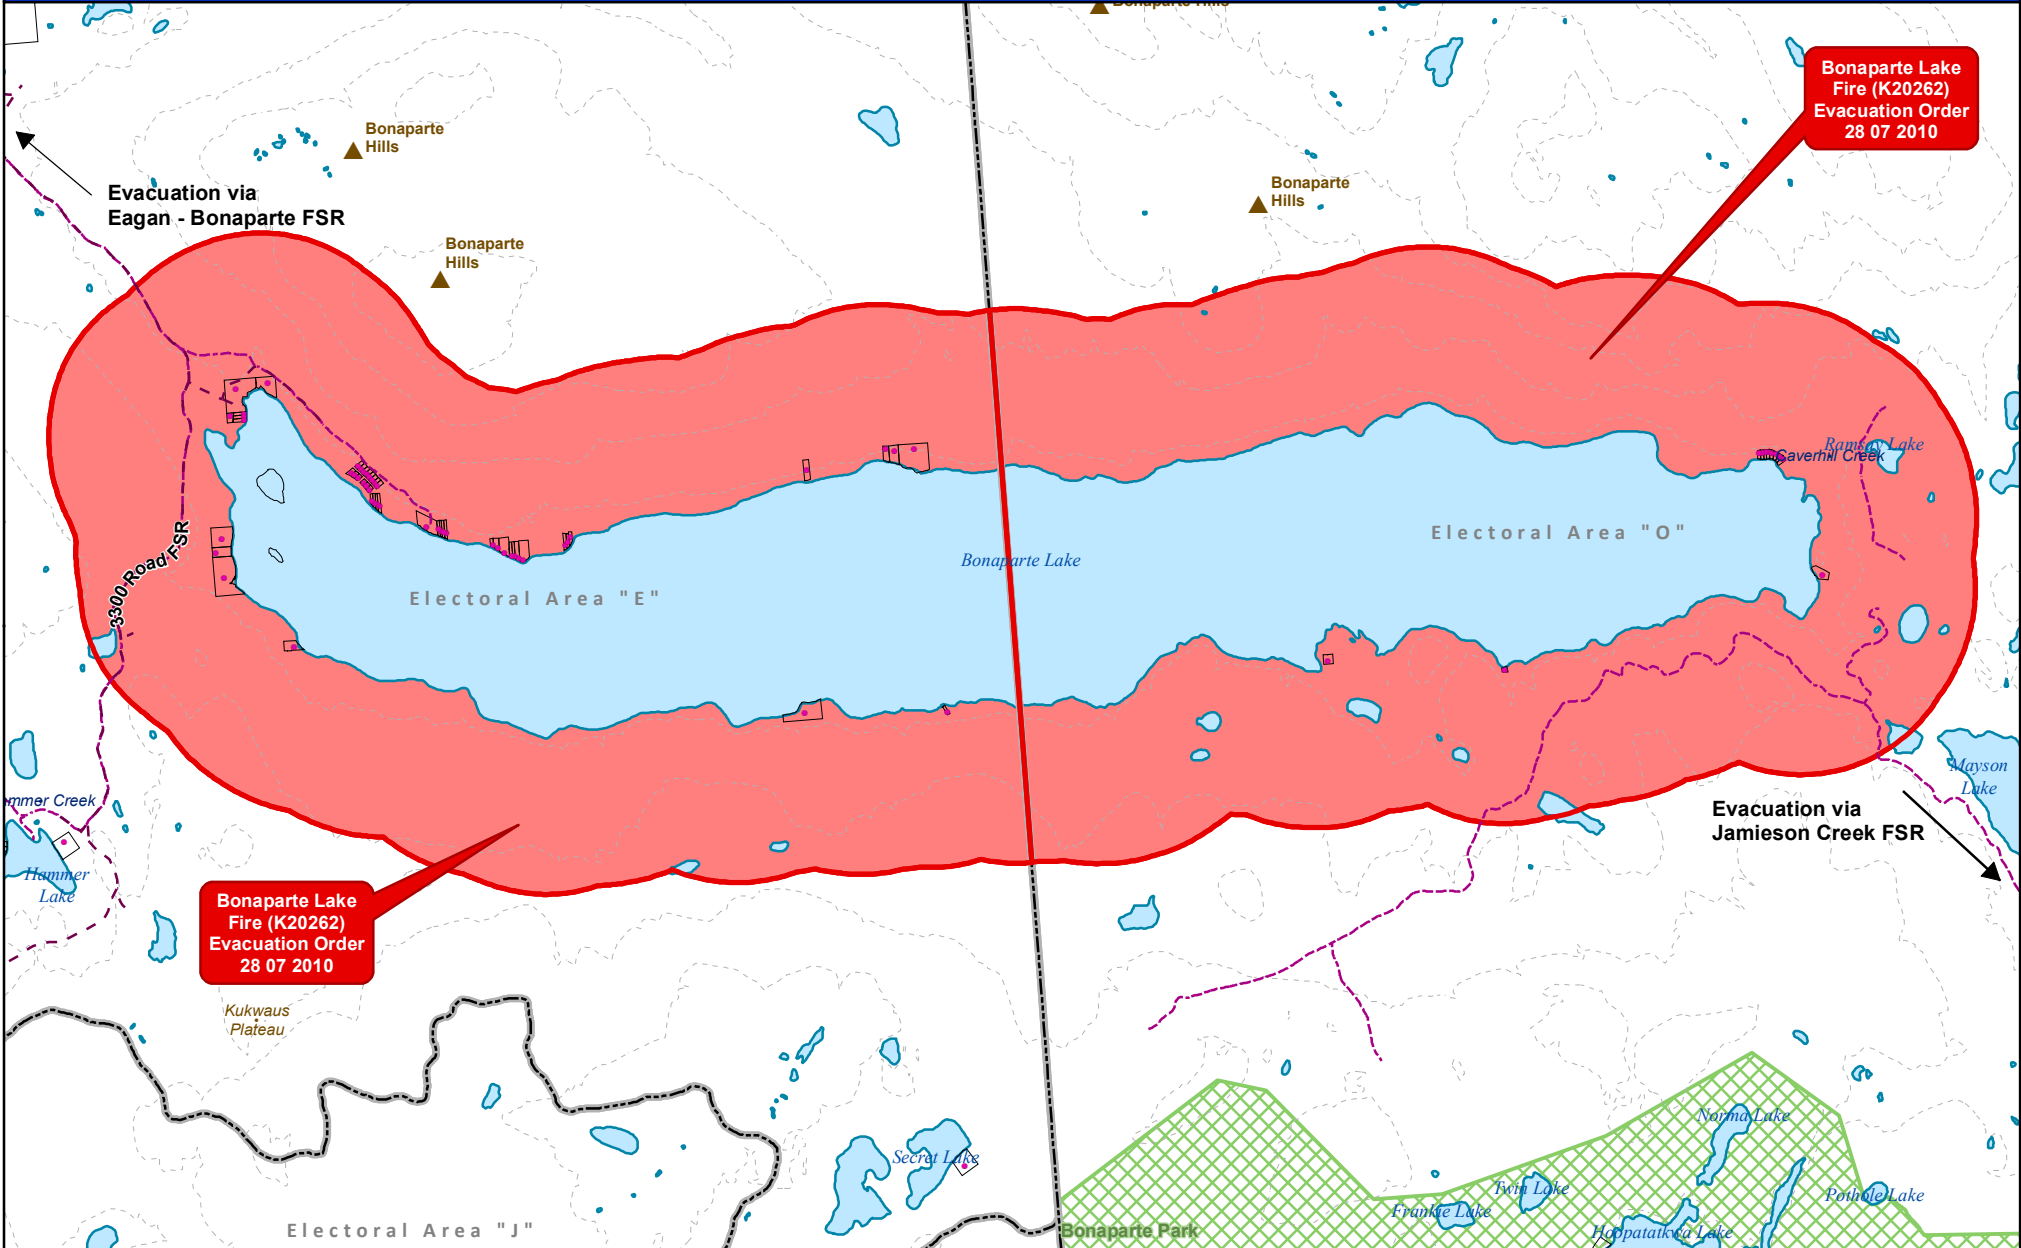

Thompson-Nicola Regional District
EVACUATION ORDER
Bonaparte Lake Fire K20262

Bonaparte Lake
Fire (K20262)
Evacuation Order
28 07 2010

Bonaparte Lake
Fire (K20262)
Evacuation Order
28 07 2010

Evacuation Order	E 911 Address	Highway	Contour (100 Meter Index)	Glacier / Ice
Evacuation Alert	Electoral & Municipal Boundary	Local Road	Water Feature	Meadow
Fire Protection Area	Waterbody	Forest Service Road	Land Feature	Railway Point
Property	Provincial Park and Protected Areas	Private Road	Mountain Peak	Tower
First Nations Reserve	Rail Line	Ramp	Location	
		Driveway		

1:78,000

July 28 2010